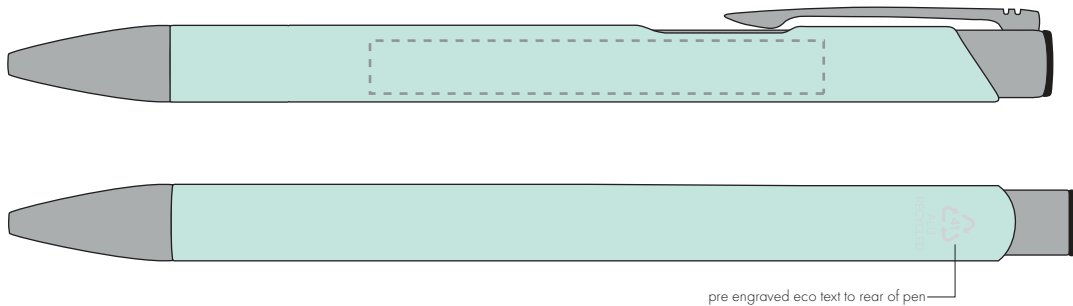

Your Ref:
Our Ref:

Quantity:
Version: 1

Product Code: TPC982001
Product Colour: PASTEL GREEN

PRINTING CONCERNS:

We stock this item in the following colours

**PANTONE REFERENCE(S)**

- Colour 1
- Colour 2
- Colour 3
- Colour 4

ARTWORK SCALE 100%

ARTWORK SCALE 100%
Side Print Area:
60mm x 7mm

Product Image for visualisation
- colours may vary

The dashed line is to demonstrate print area and will not appear on your printed item

PLEASE NOTE: